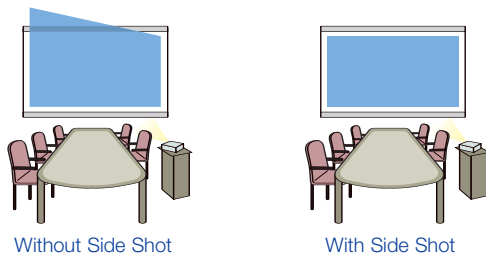

Short Focal-Length Lens, Power Focus, Power Zoom

The short focal-length lens enables a large screen size from a short throwing distance. An 80-inch* image can be projected from a distance of only 2.4 metres. This feature is invaluable when room space is limited but dynamic presentations are required. In addition, power focus and zoom are easily controlled from the supplied remote commander when the projector is away from the user.

* Viewable area, measured diagonally

Side Shot™ Horizontal Keystone Adjustment

Side Shot digital horizontal keystone adjustment capabilities allow you to effortlessly align the picture at the press of a button. This technology allows you the convenience of placing the projector off-axis from the centre of the screen when necessary.

Air Shot Wireless Presentations

The VPL-CX75 features Sony's Air Shot wireless transmission function, which eliminates the need for cable connections between PC and projector. This convenient feature makes it easy to switch presentations from one person to another – the presenter simply passes a USB wireless LAN module to the next presenter. It also allows mobility between PC and projector, so that you can pick up your PC and walk to another part of the room without fumbling with a cable.